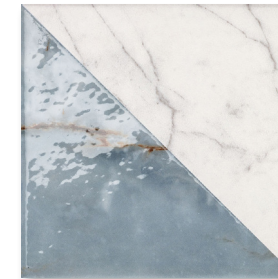

GAMBIT

Onice Azzurro | 8"x8"

Deco Audrey Amazonite | 8"x8"

Tile
of
Italy

MALINE TILE
ELEVATE YOUR SHOWROOM

malinatile.com

GAMBIT

PORCELAIN TILE

Technical Data

Thickness	8.5 mm
Frost Resistant	Yes
Finish	Colors - Matte Decos - Mixed
Application	Interior/Exterior
DCOF	>0.42
Slip Resistant	R10
Shade Variation	2"x8"-V3 All Other Sizes-V2
MOHS	≥6

Lead Time

In Stock/Quick Ship

Sizes

Paonazzo / 8"x8"

COLORS

Amazonite

Onice Azzurro

Paonazzo

Statuario

*Deco Audrey
Amazonite*

*Deco Audrey
Statuario*

*Deco Eulalia
Amazonite*

*Deco Eulalia
Statuario*

*Deco Floriana
Amazonite*

*Deco Floriana
Statuario*

Packing Information

Size	Finish	Thickness	SF per Box	SF per Pallet	Pieces per Box
8"x8"	Matte & Mixed	8.5 mm	12.48	561.67	29