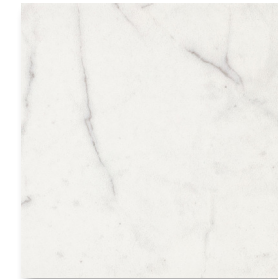

In Stock/Quick Ship

Sizes

Paonazzo / 8"x8"

COLORS

Amazonite

Onice Azzurro

Paonazzo

Statuario