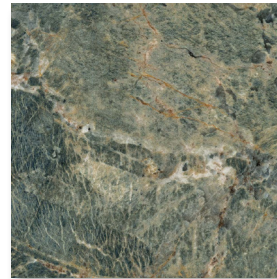

Technical Data

Thickness	8.5 mm
Frost Resistant	Yes
Finish	Colors - Matte Decos - Mixed
Application	Interior/Exterior
DCOF	>0.42
Slip Resistant	R10
Shade Variation	2"x8"-V3 All Other Sizes-V2
MOHS	≥6

Lead Time

In Stock/Quick Ship

Sizes

Paonazzo / 8"x8"

COLORS

Amazonite

Onice Azzurro

Paonazzo

Statuario

*Deco Audrey
Amazonite*

*Deco Audrey
Statuario*

*Deco Eulalia
Amazonite*

*Deco Eulalia
Statuario*

*Deco Floriana
Amazonite*

*Deco Floriana
Statuario*

Packing Information

Size	Finish	Thickness	SF per Box	SF per Pallet	Pieces per Box
8"x8"	Matte & Mixed	8.5 mm	12.48	561.67	29