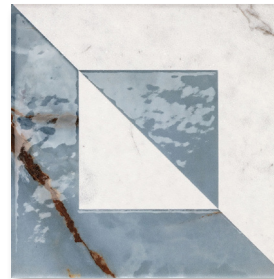

*Deco Audrey
Statuario*